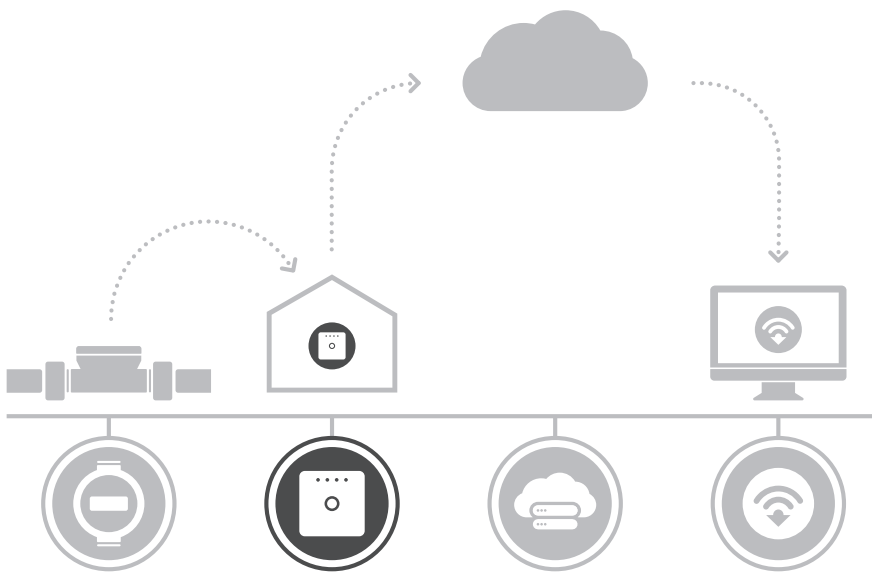

Data sheet

• **READY Mini Concentrator**

- All-in-one Wireless M-Bus concentrator
- Designed for wireless collection of data from consumption meters and sensors
- Standardized radio communication according to EN13757-4:2013
- Supports the highest security level [individually encrypted meters and sensors]
- Optional 4G modem
- Plug-and-play installation

A part of the READY Solution

READY Mini Concentrator is an infrastructure component in the READY solution. The mini concentrator is designed to collect readings from meters/sensors, and forward the data to READY Manager via Ethernet, Wi-Fi and 4G. It is possible to read data from priority meters/sensors and transfer data to READY Manager at intervals down to 5 minutes. READY Mini Concentrator is designed for indoor installation.

What is in the box?

The READY Mini Concentrator is delivered ready to use in a box containing:

- 1 x READY Mini Concentrator
- 1 x 5V DC, 2A power supply or 9V DC, 1.2A power supply
- 1 x Ethernet cable 1 m
- 1 x Quick Guide

Depending on the READY manager setup, the collected meter/sensor data is sent to READY Manager on a daily or hourly interval. If the meter/sensor is set as a priority device in READY Manager, the data is forwarded from the READY Mini Concentrator instantly.