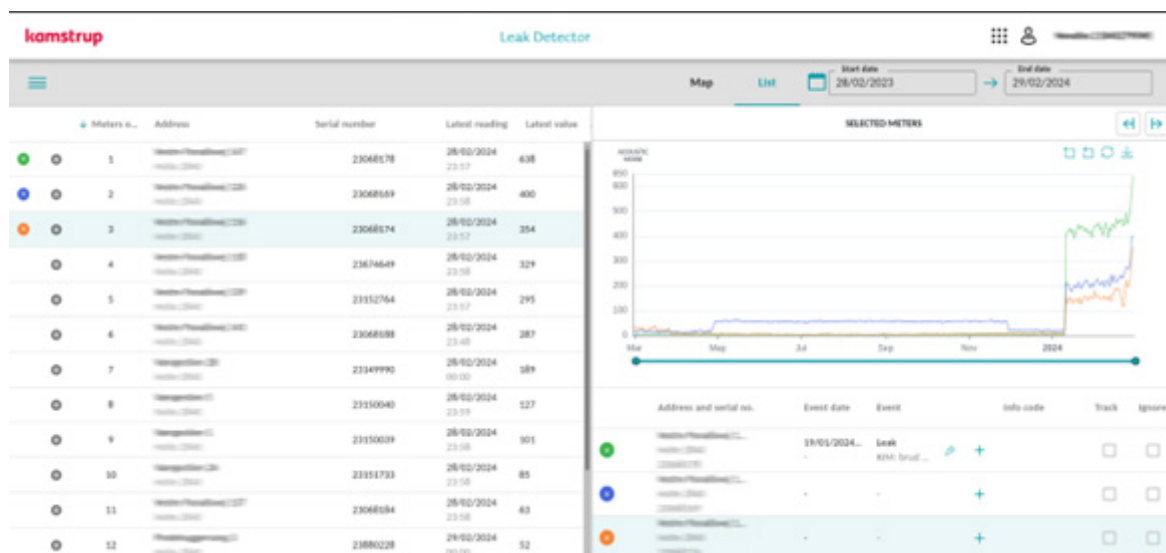

Leak Detector 1.5.2 now highlights neighbouring Meters of Interest

Improved identification of Meters of Interest

Kamstrup Data scientist have made a range of improvements to the way Leak Detector identifies and prioritizes “Meters of Interest”.

With this update, neighbouring meters that detect similar trends in acoustic noise levels are grouped together, pinpointing potential leaks more accurately and making it much easier for you to inspect the list of meters that need attention. Kamstrup recommends that you investigate the meters on the list first.

To benefit from this improvement, click the “Meters of interest” tile on the dashboard. This takes you to the prioritized list of meters that pick-up noise with leak characteristics. When such meters are close to each other, they are now grouped together and sorted by their noise levels. Thus, when present, grouped meters are placed at the top of the prioritized list.

Additionally, measures to reduce false alarms have been implemented. Meters with no noise correlation with neighbouring meters are displayed as “Meters of Interest” with a slight delay. Such meters appear below the geographically grouped meters if such are present.