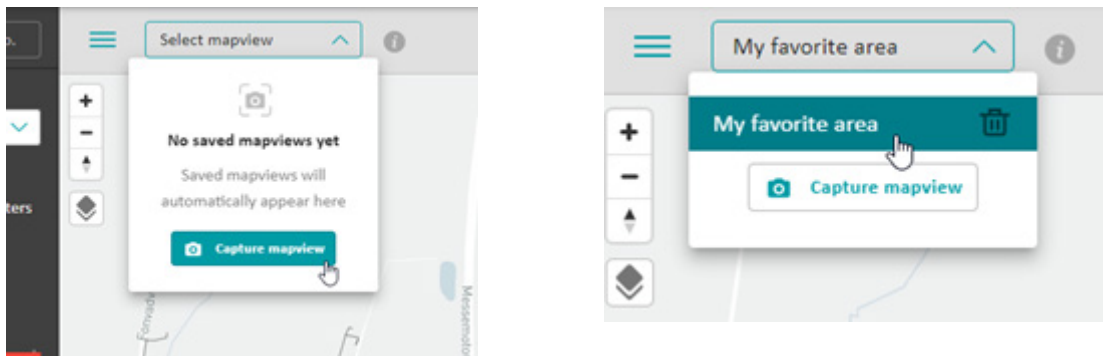

In the Dropdown "Select Mapview". You can capture an area on the map and save it and in the future select the area for quick access.

Copy of address information

If you need an address or serial number from a meter, it has now become much easier. Place the mouse next to the address or serial number and a small icon appears. Click on it, and the address or serial number will be copied to the clipboard. You can also copy the address from the list with selected meters.

Meters of int...	Address	Serial number	Latest reading	Latest value
-	Åbakkevej 11 Odense 5210	9999902	11/08/2023 1:00 AM	817
+	Åbakkevej 15 Odense 5210	9999904	11/08/2023 1:59 AM	16
-	Åbakkevej 17 Odense 5210	9999905	11/08/2023 1:59 AM	16
-	Berberisvænget 2 Odense 5210	11900303	03/01/2024 1:00 PM	28
-	Berberisvænget 5 Odense 5210	11361160	03/01/2024 1:00 PM	14
-	Berberisvænget 8 Odense 5210	11361160	03/01/2024 1:00 PM	14

Address and serial no.	Event date	Event	Info code	Track	ignore
Rådyløkken 19 Odense 5210 13229936		eh macarana1	+	☐	☐
Kronhjortløkken 70 Odense 5210 13922942	01/05/2023...	Leak	+	☐	☐
	04/11/2023...	-	+	☐	☐

Kamstrup wishes you pleasure with Leak Detector release 1.5.2.

Happy leakage hunting!

**Best regards
Kamstrup A/S**