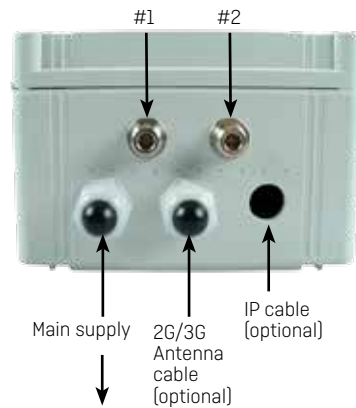

Radio Link Network

kamstrup

**Outdoor Concentrator Box
Radio Link Concentrator**
Installation manual

Outdoor box

Ordering number

Radio Link Concentrator 6697 04xx
 • Outdoor box 6697 0420

Ordering number

Accessories
 Omnia antenna, outdoor/N-conn. 6697 032
 Panel antenna, outdoor/N-conn. 6697 033
 Panel antenna, indoor/N-conn. 6697 034
 Antenna cabel, 5 m, N+N-conn. 5000 388
 Antenna cabel, 10 m, N+N-conn. 5000 389
 Antenna cabel, 20 m, N+N-conn. 5000 390
 2G/3G Modem 6697 048

Mounting on Wall

4 x mounting holes

Radio Link antennas:

The module

Ordering Number

Mounting kit 6699 469

Mechanical data

Size [mm]	400x200x135
Weight	5.4 kg
• Incl. mounting kit	7.0 kg
Protection class	IP44
Temperature range	-40 - +70 °C

Technical data

Capacity

Up to 1.500 Wireless M-Bus metering points/
 Radio Link Repeater units

Communication protocol

Wireless M-Bus – C-mode (EN13757-4:2013)

Frequencies

EU license free ISM- band: 868 – 870 MHz
 • C-mode: 868,950 MHz from Wireless M-Bus
 meter to Radio Link Concentrator