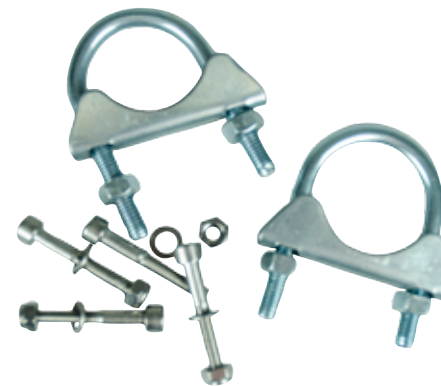

Radio Link Network

kamstrup

**Outdoor Concentrator Box
Radio Link Concentrator**
Installation manual

Outdoor box

Ordering number

Radio Link Concentrator 6697 04xx
 • Outdoor box 6697 0420

Ordering number

Accessories
 Omnia antenna, outdoor/N-conn. 6697 032
 Panel antenna, outdoor/N-conn. 6697 033
 Panel antenna, indoor/N-conn. 6697 034
 Antenna cabel, 5 m, N+N-conn. 5000 388
 Antenna cabel, 10 m, N+N-conn. 5000 389
 Antenna cabel, 20 m, N+N-conn. 5000 390
 2G/3G Modem 6697 048

Mounting on Wall

4 x mounting holes

Radio Link antennas:

The module

Ordering Number

Mounting kit 6699 469

Mechanical data

Size [mm]	400x200x135
Weight	5.4 kg
• Incl. mounting kit	7.0 kg
Protection class	IP44
Temperature range	-40 - +70 °C