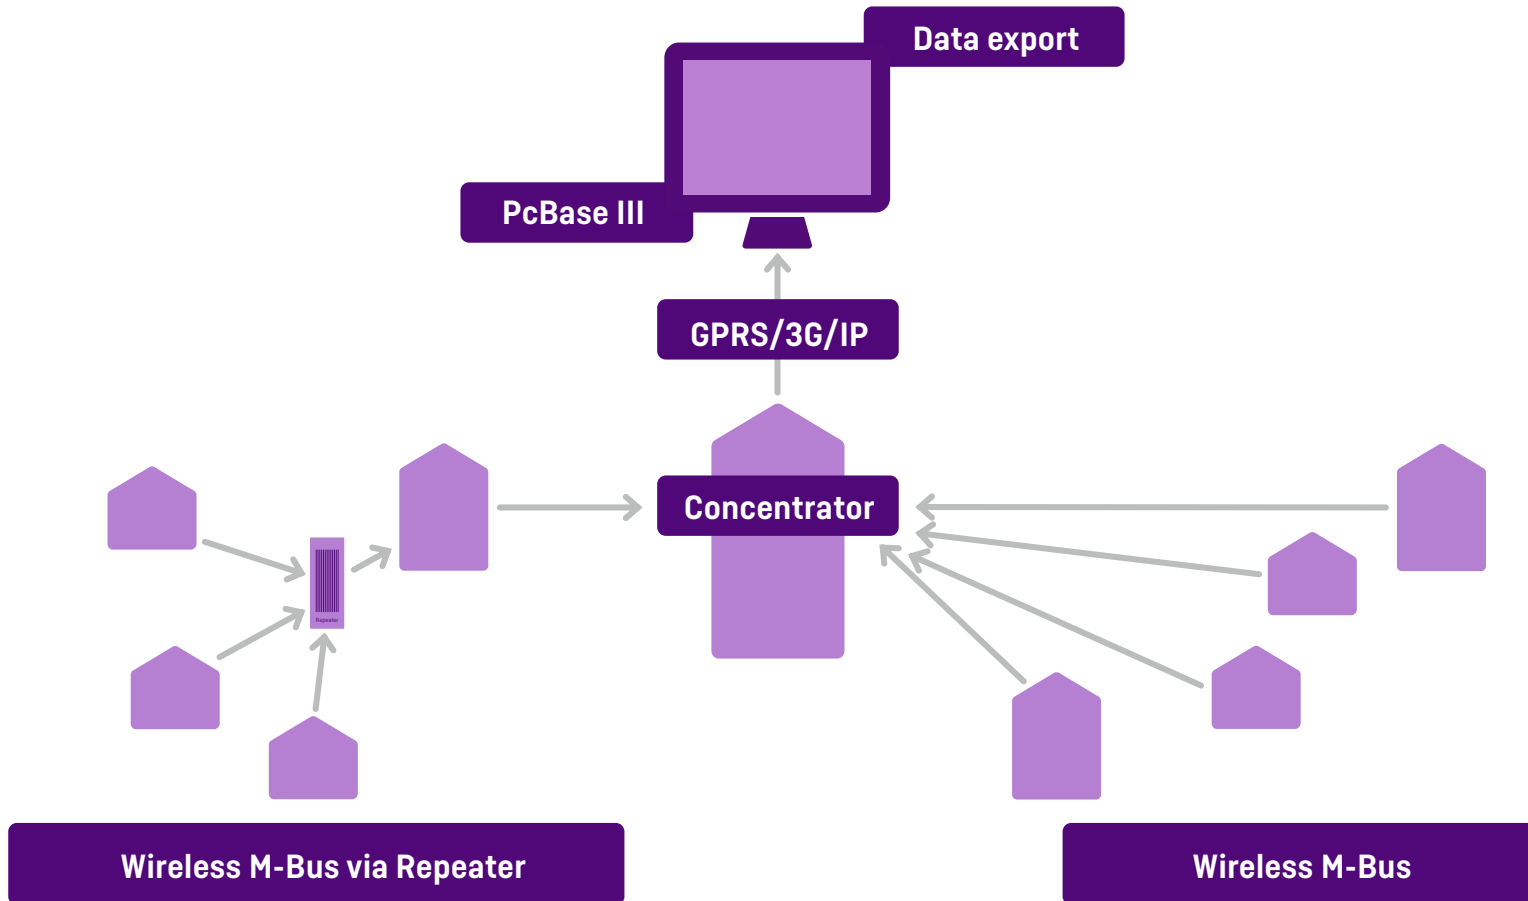

Radio Link Network

kamstrup

**Outdoor Concentrator Box
Radio Link Concentrator**
Installation manual

Outdoor box

Ordering number

Radio Link Concentrator 6697 04xx
 • Outdoor box 6697 0420

Ordering number

Accessories
 Omnia antenna, outdoor/N-conn. 6697 032
 Panel antenna, outdoor/N-conn. 6697 033
 Panel antenna, indoor/N-conn. 6697 034
 Antenna cabel, 5 m, N+N-conn. 5000 388
 Antenna cabel, 10 m, N+N-conn. 5000 389
 Antenna cabel, 20 m, N+N-conn. 5000 390
 2G/3G Modem 6697 048

Mounting on Wall

4 x mounting holes

Radio Link antennas:

The module

Ordering Number

Mounting kit 6699 469

Mechanical data

Size [mm]	400x200x135
Weight	5.4 kg
• Incl. mounting kit	7.0 kg
Protection class	IP44
Temperature range	-40 - +70 °C

Technical data

Capacity

Up to 1.500 Wireless M-Bus metering points/
 Radio Link Repeater units

Communication protocol

Wireless M-Bus – C-mode (EN13757-4:2013)

Frequencies

EU license free ISM- band: 868 – 870 MHz
 • C-mode: 868,950 MHz from Wireless M-Bus
 meter to Radio Link Concentrator