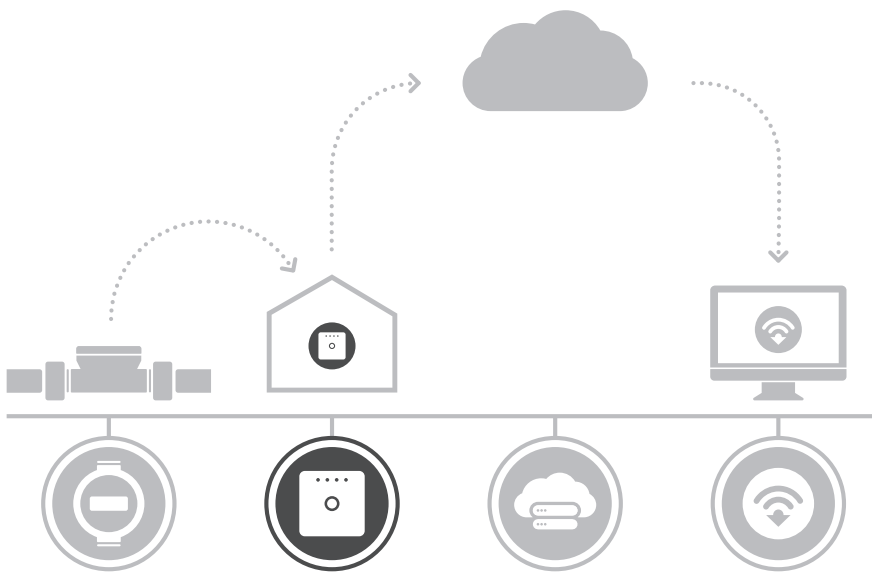

### **READy Mini Concentrator**

- All-in-one Wireless M-Bus concentrator
- Designed for wireless collection of data from consumption meters and sensors
- Standardized radio communication according to EN13757-4:2013
- Supports the highest security level [individually encrypted meters and sensors]
- Optional 4G modem
- Plug-and-play installation

## A part of the READY Solution

---

READY Mini Concentrator is an infrastructure component in the READY solution. The mini concentrator is designed to collect readings from meters/sensors, and forward the data to READY Manager via Ethernet, Wi-Fi and 4G. It is possible to read data from priority meters/sensors and transfer data to READY Manager at intervals down to 5 minutes. READY Mini Concentrator is designed for indoor installation.

## What is in the box?

---

The READY Mini Concentrator is delivered ready to use in a box containing:

- 1 x READY Mini Concentrator
- 1 x 5V DC, 2Amp power supply or 9V DC, 1.2Amp power supply
- 1 x Ethernet Cable 1 m
- 1 x quick guide