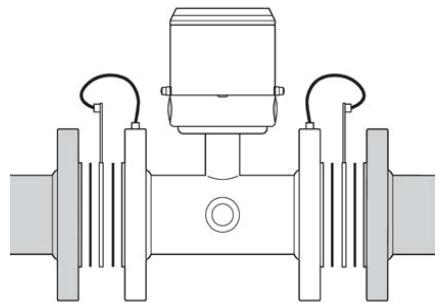

Proper grounding must be performed to ensure correct measurement.

⚠ Warning! Wrong grounding can lead to unstable and incorrect measurement.

Metal pipe system

Connect straps to both flanges with 6 mm [1/4"] screws.

Bonding/grounding straps are part of delivery and pre-mounted on the water meter.

Plastic pipe system

Use optional grounding rings at both ends.

Grounding rings are not included in delivery (must be ordered separately).