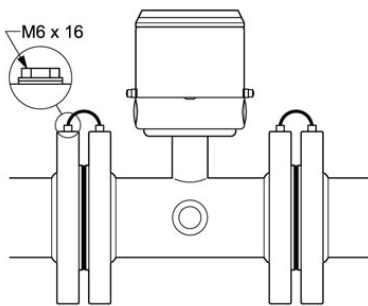

Proper grounding must be performed to ensure correct measurement.

⚠ Warning! Wrong grounding can lead to unstable and incorrect measurement.

Metal pipe system

Connect straps to both flanges with 6 mm [1/4"] screws.

Bonding/grounding straps are part of delivery and pre-mounted on the water meter.

Plastic pipe system

Use optional grounding rings at both ends.

Grounding rings are not included in delivery (must be ordered separately).