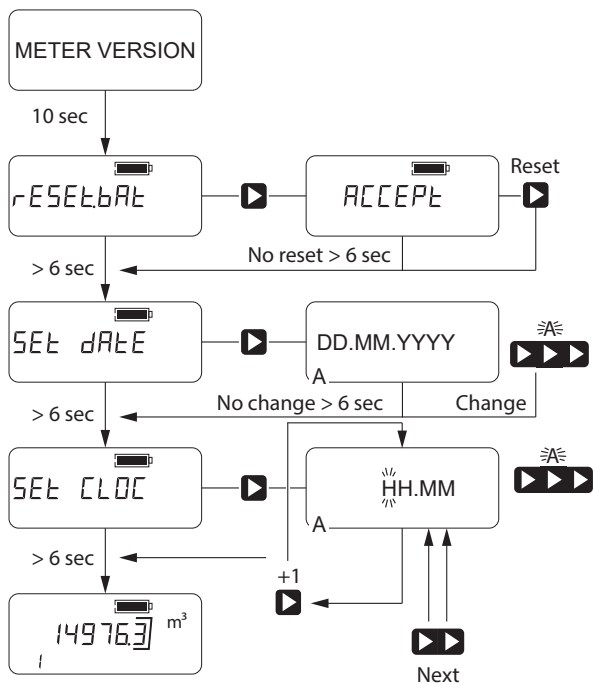

Proper grounding must be performed to ensure correct measurement.

⚠ Warning! Wrong grounding can lead to unstable and incorrect measurement.

Metal pipe system

Connect straps to both flanges with 6 mm [1/4"] screws.

Bonding/grounding straps are part of delivery and pre-mounted on the water meter.

Plastic pipe system

Use optional grounding rings at both ends.

Grounding rings are not included in delivery (must be ordered separately).

Set up time

Always set time and date after power up.

Check display

Always check that the error symbol disappears in the display.